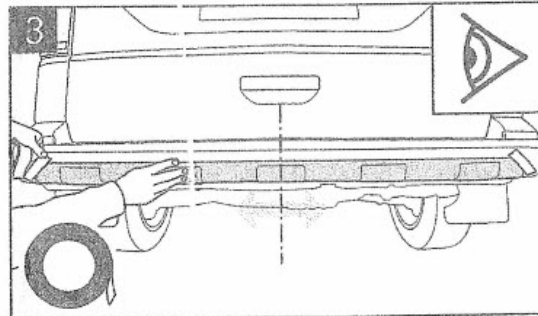

Volkswagen T6

Rear Skid Pan

Part number:
RSP166

Fitting
temperature
18°C - 27°C

 **0.10**

Volkswagen T6

Rear Skid Pan

Part number:
RSP166