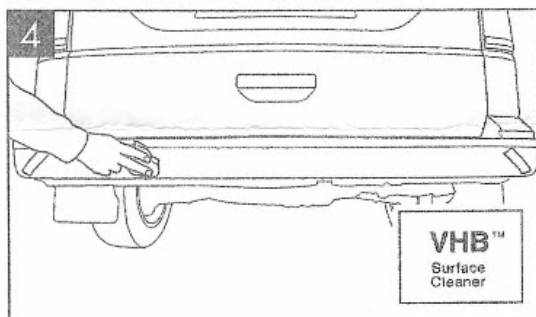

Volkswagen T6

Rear Skid Pan

Part number:
RSP166

Fitting
temperature
18°C - 27°C

 **0.10**

Volkswagen T6

Rear Skid Pan

Part number:
RSP166