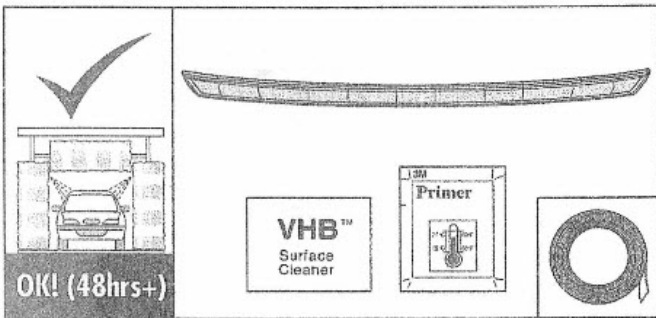

Volkswagen T6

Rear Skid Pan

Part number:
RSP166

Fitting
temperature
18°C - 27°C

 **0.10**

Volkswagen T6

Rear Skid Pan

Part number:
RSP166