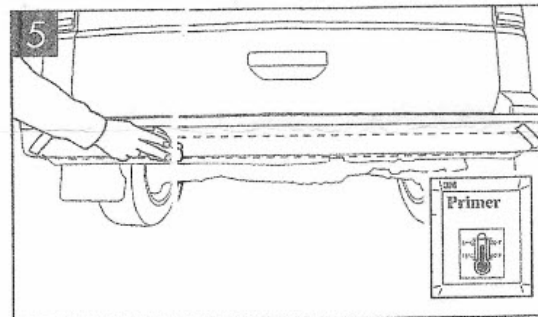

Volkswagen T6

Rear Skid Pan

Part number:
RSP166

Fitting
temperature
18°C - 27°C

 **0.10**

Volkswagen T6

Rear Skid Pan

Part number:
RSP166