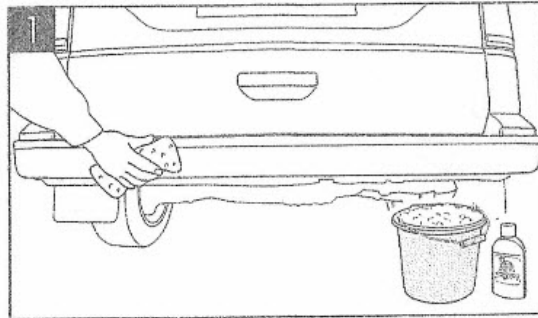

Volkswagen T6

Rear Skid Pan

Part number:
RSP166

Fitting
temperature
18°C - 27°C

 **0.10**

Volkswagen T6

Rear Skid Pan

Part number:
RSP166