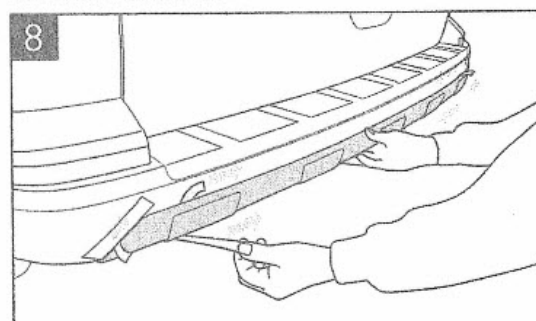

Volkswagen T6

Rear Skid Pan

Part number:
RSP166

Fitting
temperature
18°C - 27°C

 **0.10**

Volkswagen T6

Rear Skid Pan

Part number:
RSP166